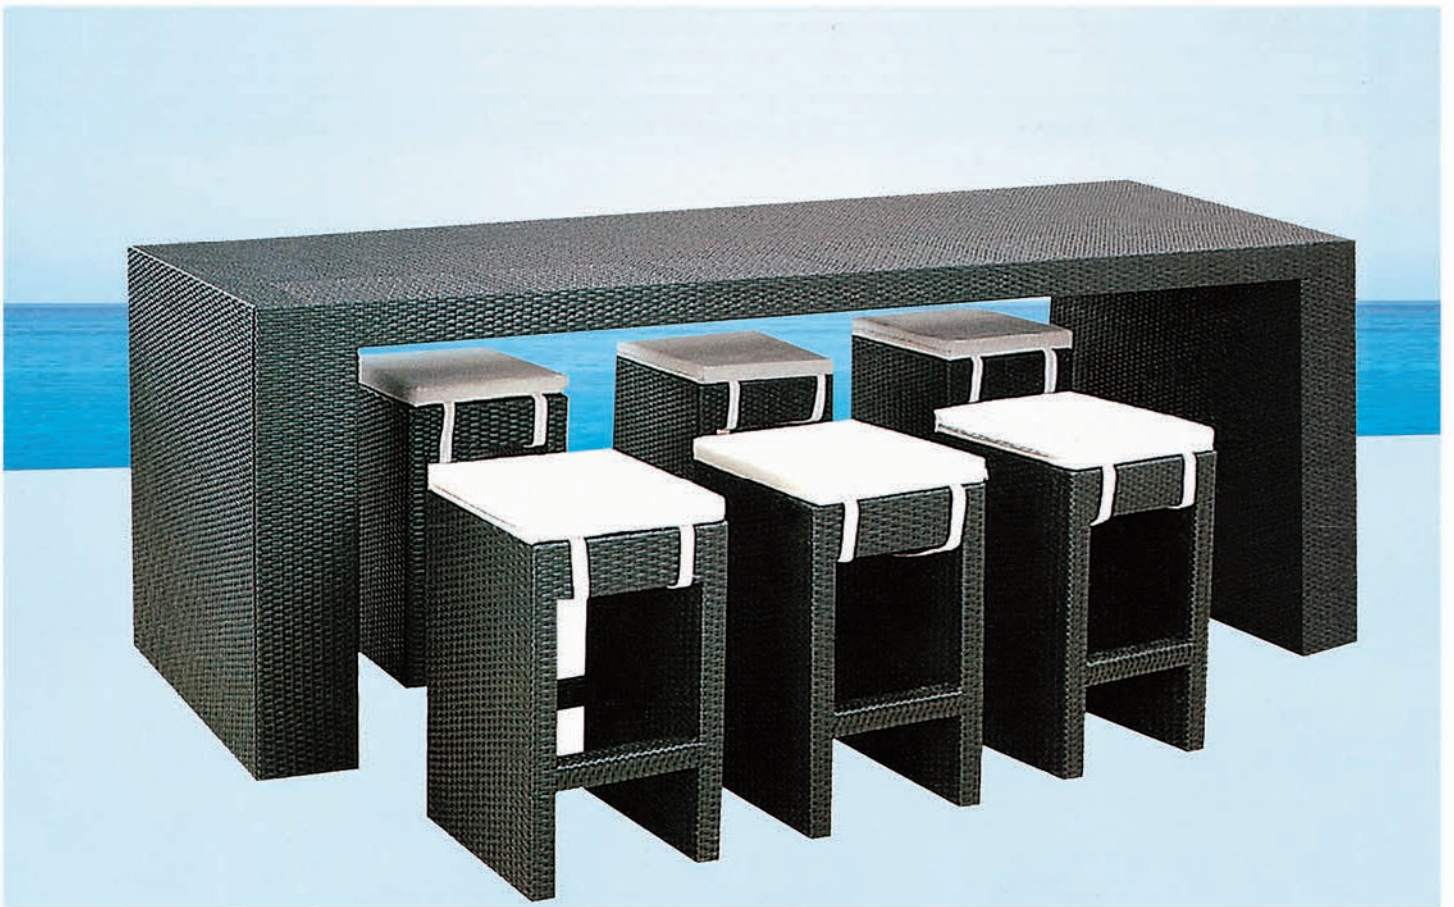

model : **KT_002**